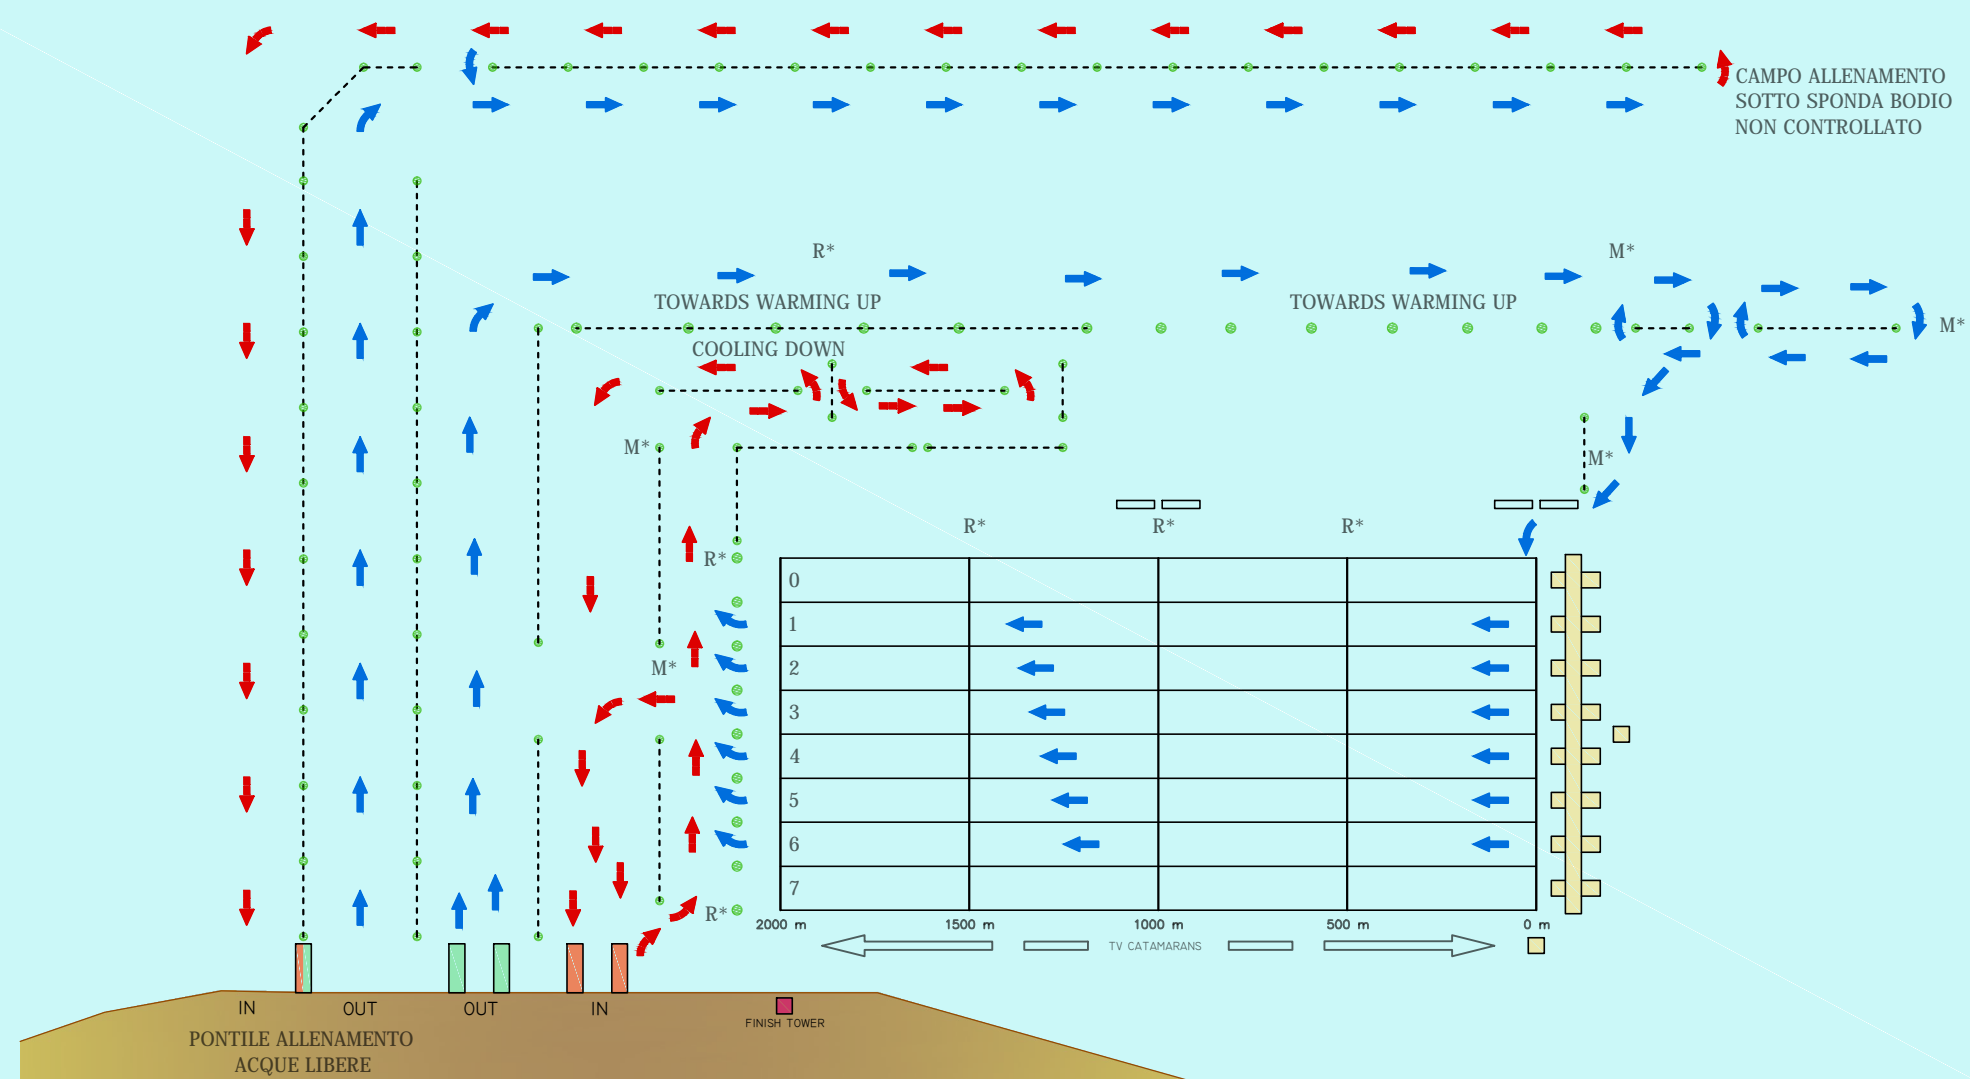

# TRAFFIC RULES RACING

## LEGEND

- M\* Marshal
- R\* Rescue
- Big Buoys
- Swimming Line

0			
1	←		←
2	←		←
3	←		←
4	←		←
5	←		←
6	←		←
7			